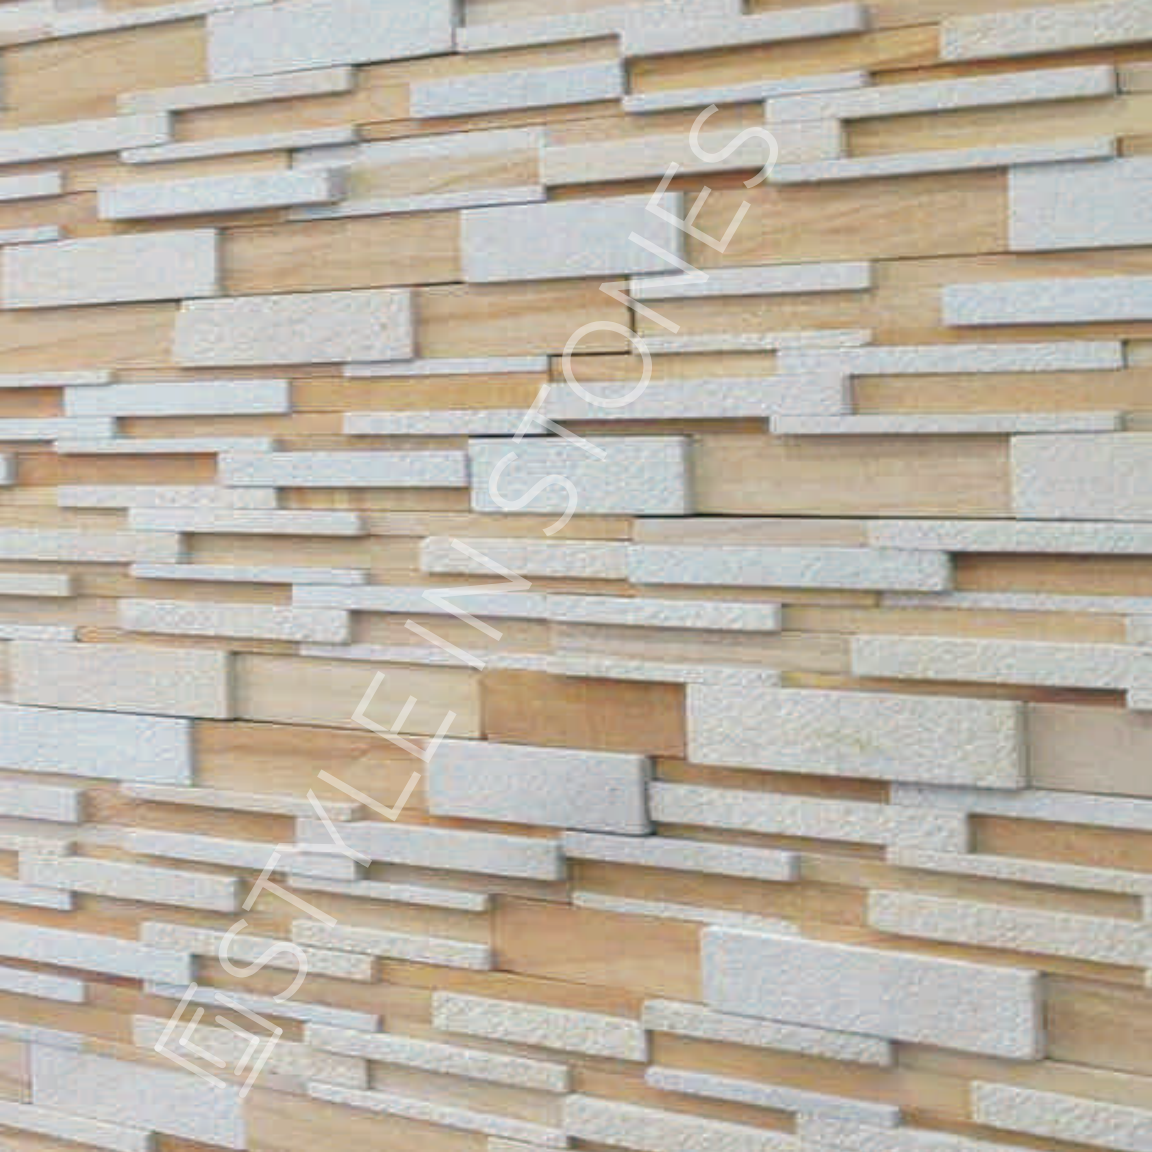

STYLE IN STONES

STYLE IN STONES

5
4
3
2
1
G

STYLE IN STONES

The image shows a close-up of a wall covered in dark, rectangular stone tiles. The tiles are arranged in a staggered, overlapping pattern, creating a textured, three-dimensional effect. The lighting is dramatic, highlighting the edges and surfaces of the stones, which vary in shades of dark grey and black. A large, semi-transparent watermark is overlaid diagonally across the center of the image. The watermark consists of a square icon with a stylized 'E' inside, followed by the text 'STYLE IN STONES' in a clean, sans-serif font.